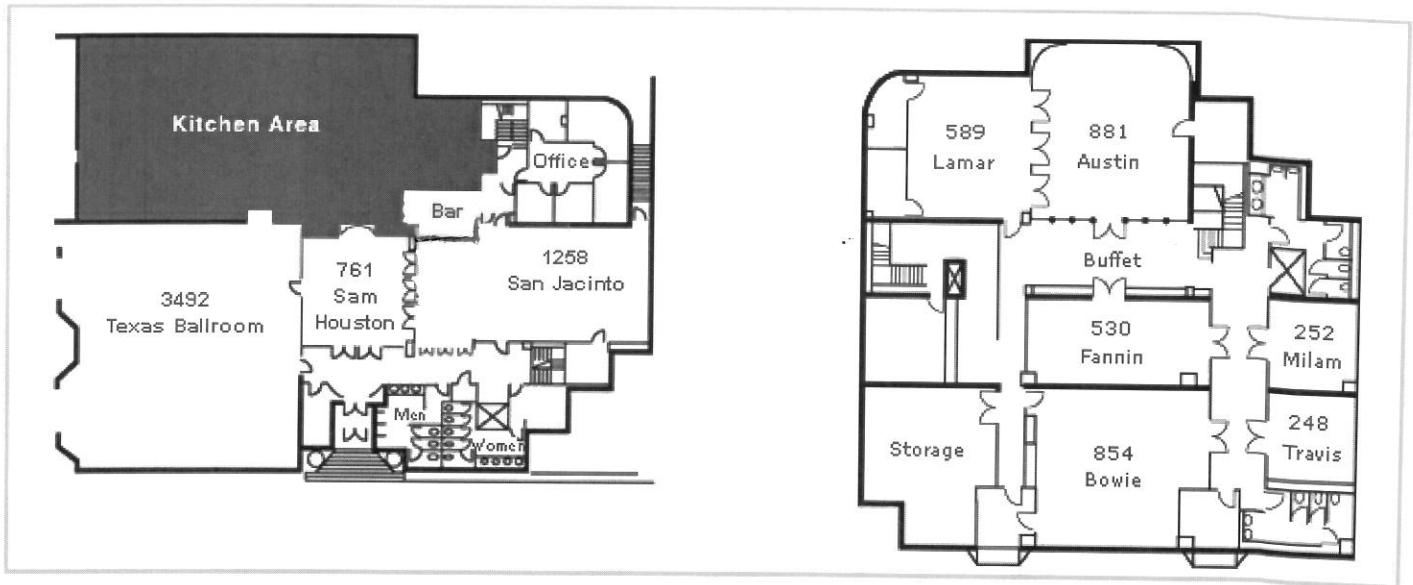

HESS CLUB

5430 Westheimer Road
Houston, TX 77056

Toll-Free: 1-877-661-4377
Toll-Free: 1-877-661-4377

UPPER LEVEL

LOWER LEVEL

Rooms	Price			Capacity		
	Member Price	Non-Member Price	No Food or Beverage Mon.-Fri.	Sit-down	Classroom	Theater
Austin	\$175.00++	\$250.00++	\$500.00	60	40	80
Bowie	\$150.00++	\$200.00++	\$400.00	50	40	60
Fannin	\$150.00++	\$175.00++	\$350.00	30	20	40
Lamar	\$150.00++	\$175.00++	\$350.00	40	32	50
Austin/Lamar	\$350.00++	\$400.00++	\$800.00	100	72	130
Milam	\$75.00++	\$100.00++	\$200.00	16	0	0
Travis	\$75.00++	\$100.00++	\$200.00	16	0	0
Sam Houston	\$145.00++	\$250.00++	\$500.00	40	0	60
San Jacinto	\$325.00++	\$500.00++	\$1200.00	120	80	150
Texas Ballroom	\$750.00++	\$1000.00++	\$2500.00	300	200	450